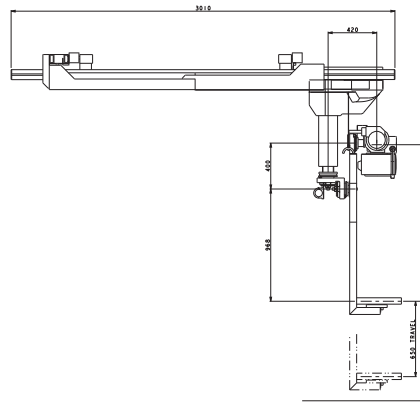

Trauma DR^{PLUS}

Versatile solution for trauma applications

Visit www.olderdelftbenelux.com for more information.

1. Specifications Detector

	CXDI-710C Wireless	CXDI-810C Wireless
Purpose	General Radiography	↔
Scintillator	CsI (Cesium Iodide)	↔
Effective imaging area	350 x 426 mm	350 x 274 mm
Resolution	4.0 lp/mm	↔
DQE	Typical 65% (0 lp/mm)	↔
Fill Factor	87%	↔
Gray scale	A/D: 16bit	↔
Pixel size	125 x 125 µm	↔
Dimensions Sensor	± 384 x 460 x 15 mm	± 307 x 384 x 15 mm
Weight Sensor	2.3 kg (incl. battery pack)	1.8 kg (incl. battery pack)
Preview image access time	1 sec.	↔
Cycle time	7 sec.	↔
Grid	Removable static	↔

2. Specifications X-Ray generator

Type, CMP200DR, 150 kV /50kW (optional 65 or 80kW available)	<ul style="list-style-type: none"> Line Voltage: 3 phase 400/480 VAC ± 10% / 65 kVA /50/60Hz High frequency generator 200kHz
KV range	<ul style="list-style-type: none"> 40 to 150 kV. ± 5 % + 1 kV.
mA range	<ul style="list-style-type: none"> 10 to 630 mA (50 kW)
mAs range Non-AEC	<ul style="list-style-type: none"> Tube dependent, 0,1 to max 630 mAs
Time range	<ul style="list-style-type: none"> 1.0 to 6300 ms.
Technique selection	<ul style="list-style-type: none"> kV with AEC option kV/mAs kV/mA/Time

4. Specifications Ceil stand

	<ul style="list-style-type: none"> Motorized vertical column Up to 1750 mm (69") vertical travel (depending on ceiling height) Manual X/Y/Alpha/Beta and Tube rotation with electro-magnetic brakes X-ray tube rotation (Alpha) 270° C-arm rotation around the telescope vertical axis (Beta) 300° C arm rotation around the telescope horizontal axis (Alpha) +120° -120° Large U-Shape depth 550mm for optimal positioning SID of 135 cm Dockingstation with AEC and removable Grid (static)
--	--