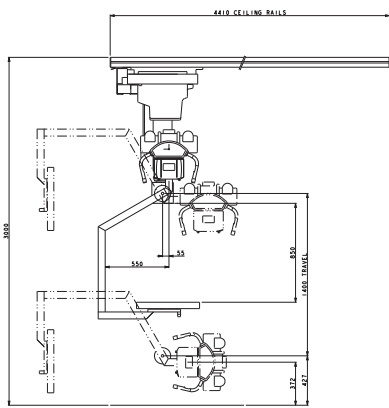

Trauma DR^{PLUS}

Versatile solution for trauma applications

Visit www.olderdelftbenelux.com for more information.

1. Specifications Detector

	CXDI-710C Wireless	CXDI-810C Wireless
Purpose	General Radiography	↔
Scintillator	CsI (Cesium Iodide)	↔
Effective imaging area	350 x 426 mm	350 x 274 mm
Resolution	4.0 lp/mm	↔
DQE	Typical 65% (0 lp/mm)	↔
Fill Factor	87%	↔
Gray scale	A/D: 16bit	↔
Pixel size	125 x 125 µm	↔
Dimensions Sensor	± 384 x 460 x 15 mm	± 307 x 384 x 15 mm
Weight Sensor	2.3 kg (incl. battery pack)	1.8 kg (incl. battery pack)
Preview image access time	1 sec.	↔
Cycle time	7 sec.	↔
Grid	Removable static	↔

3. Specifications X-Ray tube & Collimator

X-Ray tube	<ul style="list-style-type: none"> 400 kHU high capacity 0,6/1,2 focal spot 12 degrees target angle 150 kV Low speed 24/58 kW High speed 38/91 kW
Collimator	<ul style="list-style-type: none"> Manual LED lamp DAP integration

4. Specifications Ceil stand

	<ul style="list-style-type: none"> Motorized vertical column Up to 1750 mm (69") vertical travel (depending on ceiling height) Manual X/Y/Alpha/Beta and Tube rotation with electro-magnetic brakes X-ray tube rotation (Alpha) 270° C-arm rotation around the telescope vertical axis (Beta) 300° C arm rotation around the telescope horizontal axis (Alpha) +120° -120° Large U-Shape depth 550mm for optimal positioning SID of 135 cm Dockingstation with AEC and removable Grid (static)
--	--